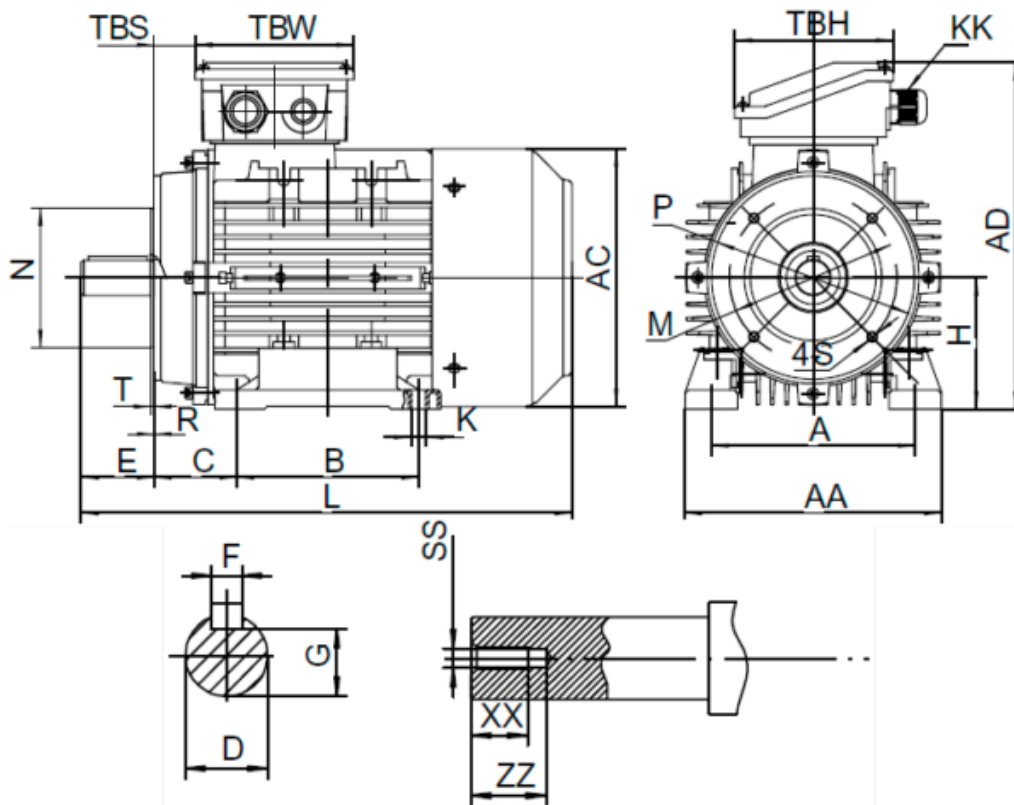

Data Sheet

Article number: 2518009202260140

Description: Kleedrive T3A 132M1-2 9.2kw 2800 rpm UL/CSA
3x400/690V 50 HZ IP55 B34 Eff=82,7%

Measures

| | | | |
|-----------|----------|------------|---------|
| A = 216 | F = 10 | R = 0 | ZZ = 37 |
| AA = 260 | G = 33 | S = M10 | |
| AC = Ø261 | H = 132 | SS = M12 | |
| AD = 323 | HD = 191 | T = 3.5 | |
| B = 178 | L = 498 | TBH = 118 | |
| C = 89 | M = Ø165 | TBS = 36.5 | |
| D = Ø38 | N = Ø130 | TBW = 118 | |
| E = 80 | P = Ø200 | XX = 28 | |